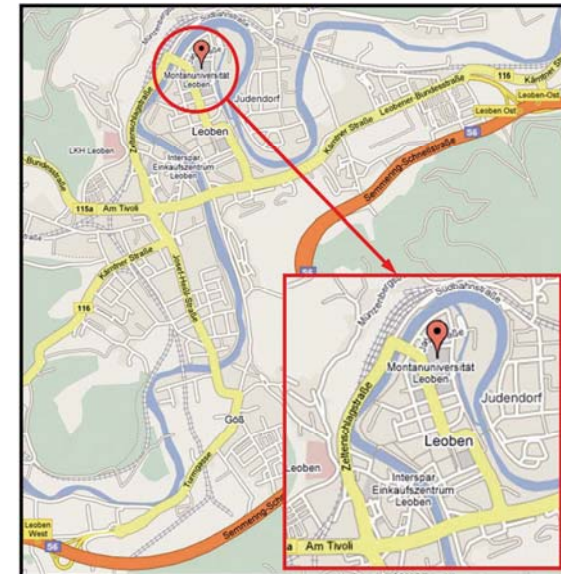

Phone:

+43 (0)664 80898 1455
+43 (0)3842 402 1401

Travel information

Participants can arrive by airplane at the international airport of Vienna (<http://www.viennaairport.com>) or Graz (<http://www.flughafen-graz.at/en/home.html>). The journey on to Leoben is either possible by train (Austrian railways – ÖBB, www.oebb.at) or rental car:

- Vienna – Leoben: about 2.5 hours
- Graz – Leoben: about 1 hour

Venue of meeting:

Montanuniversität Leoben
Franz Josef-Straße 18
8700 Leoben
AUSTRIA
+43 (0)3842 402 1400
amb@unileoben.ac.at

Hotel accommodation close to the university (within walking distance)